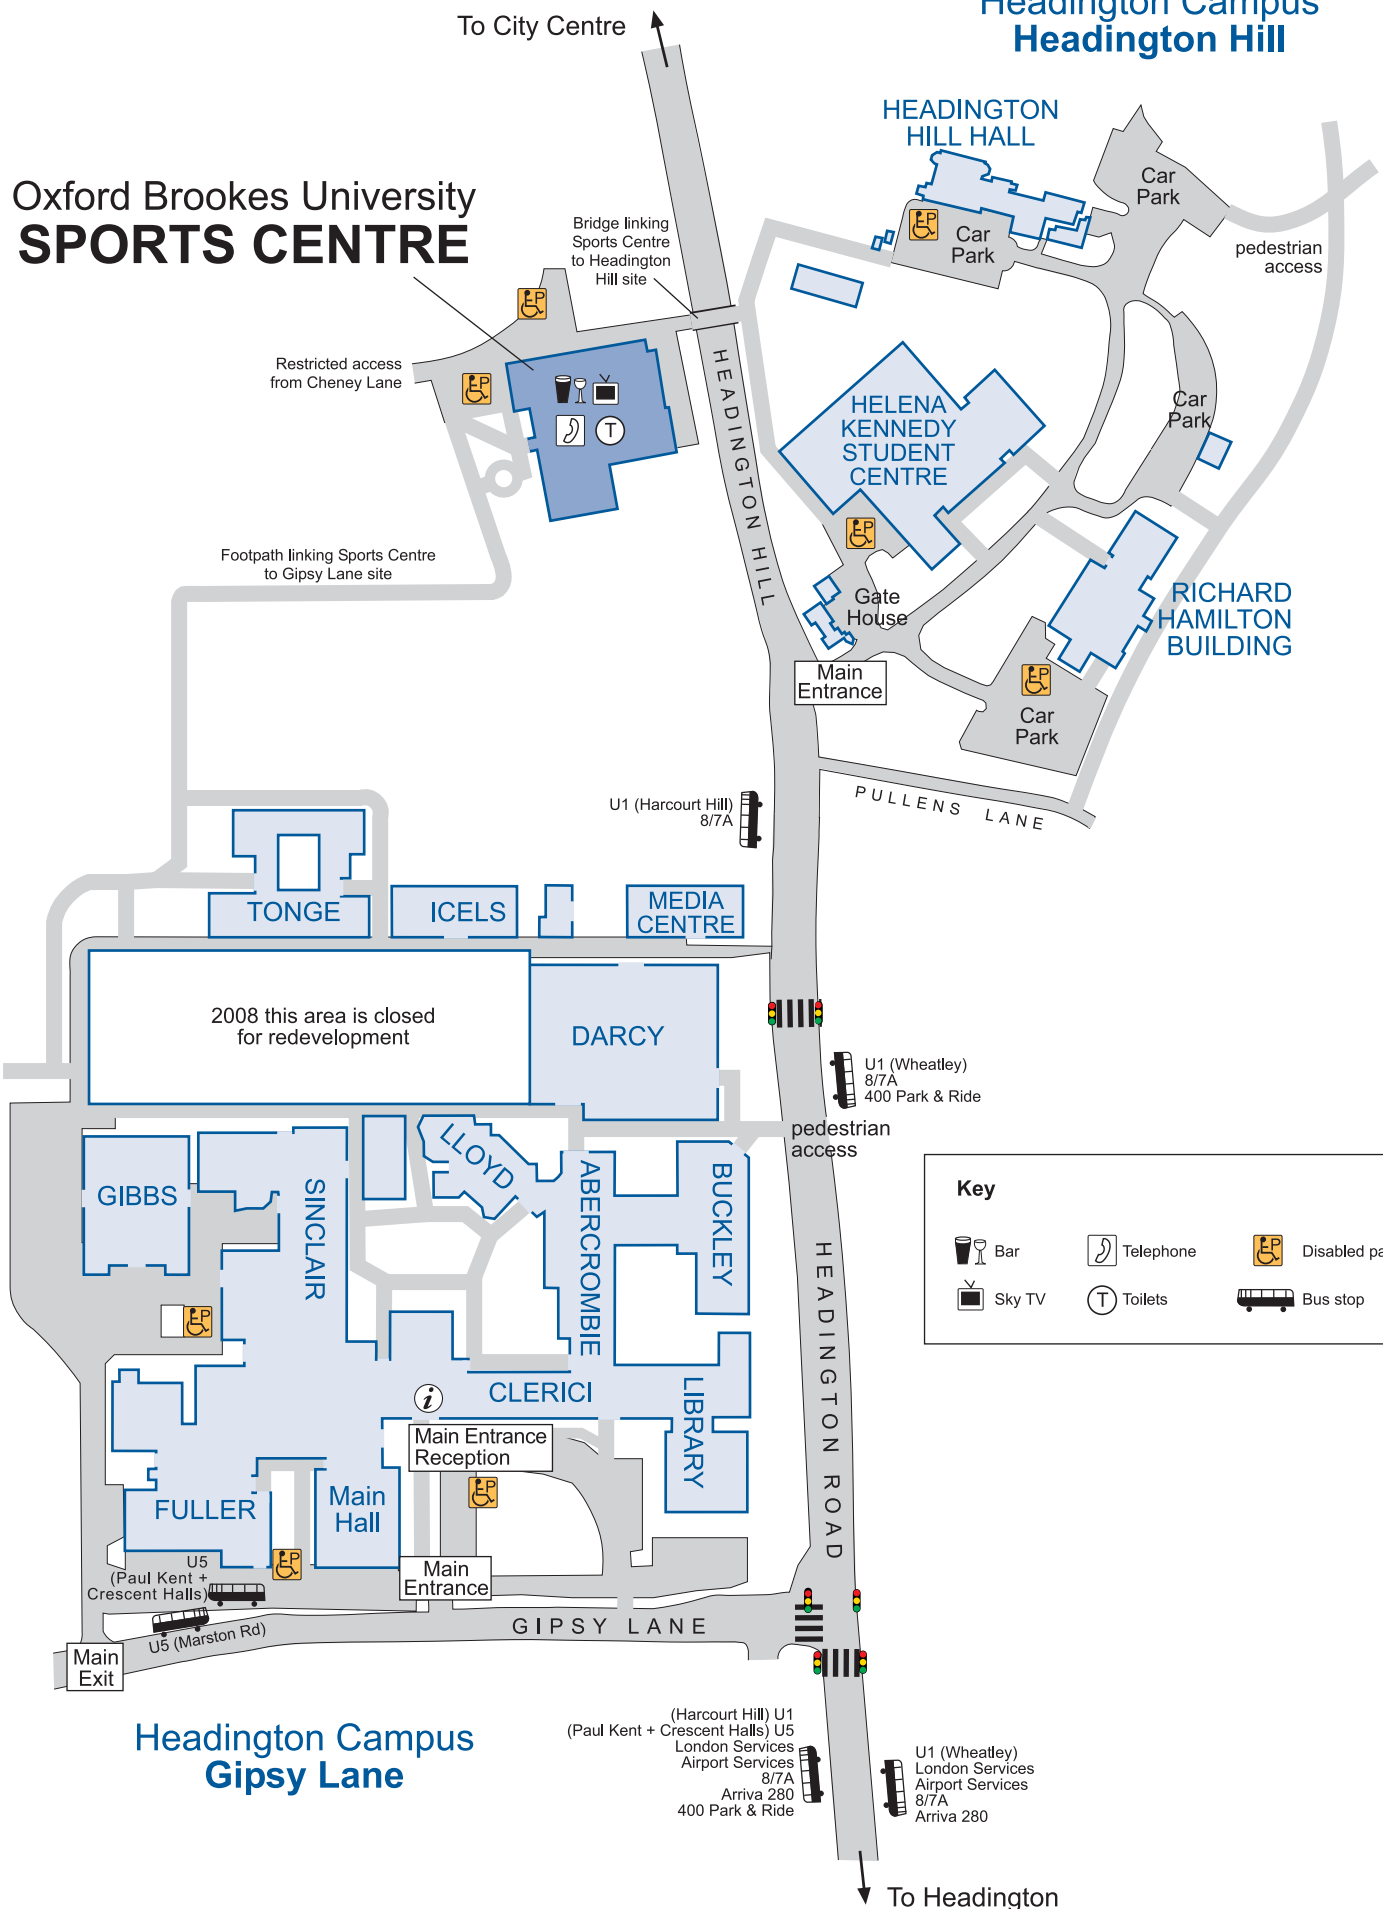

Oxford Brookes University SPORTS CENTRE

Headington Campus Headington Hill

To City Centre

Restricted access from Cheney Lane

Footpath linking Sports Centre to Gipsy Lane site

Bridge linking Sports Centre to Headington Hill site

HEADINGTON HILL HALL

HELENA KENNEDY STUDENT CENTRE

RICHARD HAMILTON BUILDING

TONGE

ICELS

MEDIA CENTRE

2008 this area is closed for redevelopment

DARCY

Main Hall

Main Entrance Reception

Main Entrance

GIPSY LANE

Main Exit

Headington Campus Gipsy Lane

(Harcourt Hill) U1
(Paul Kent + Crescent Halls) U5
London Services
Airport Services
8/7A
Arriva 280
400 Park & Ride

U1 (Wheatley)
London Services
Airport Services
8/7A
Arriva 280

To Headington

Key

- Bar
- Telephone
- Disabled parking
- Sky TV
- Toilets
- Bus stop